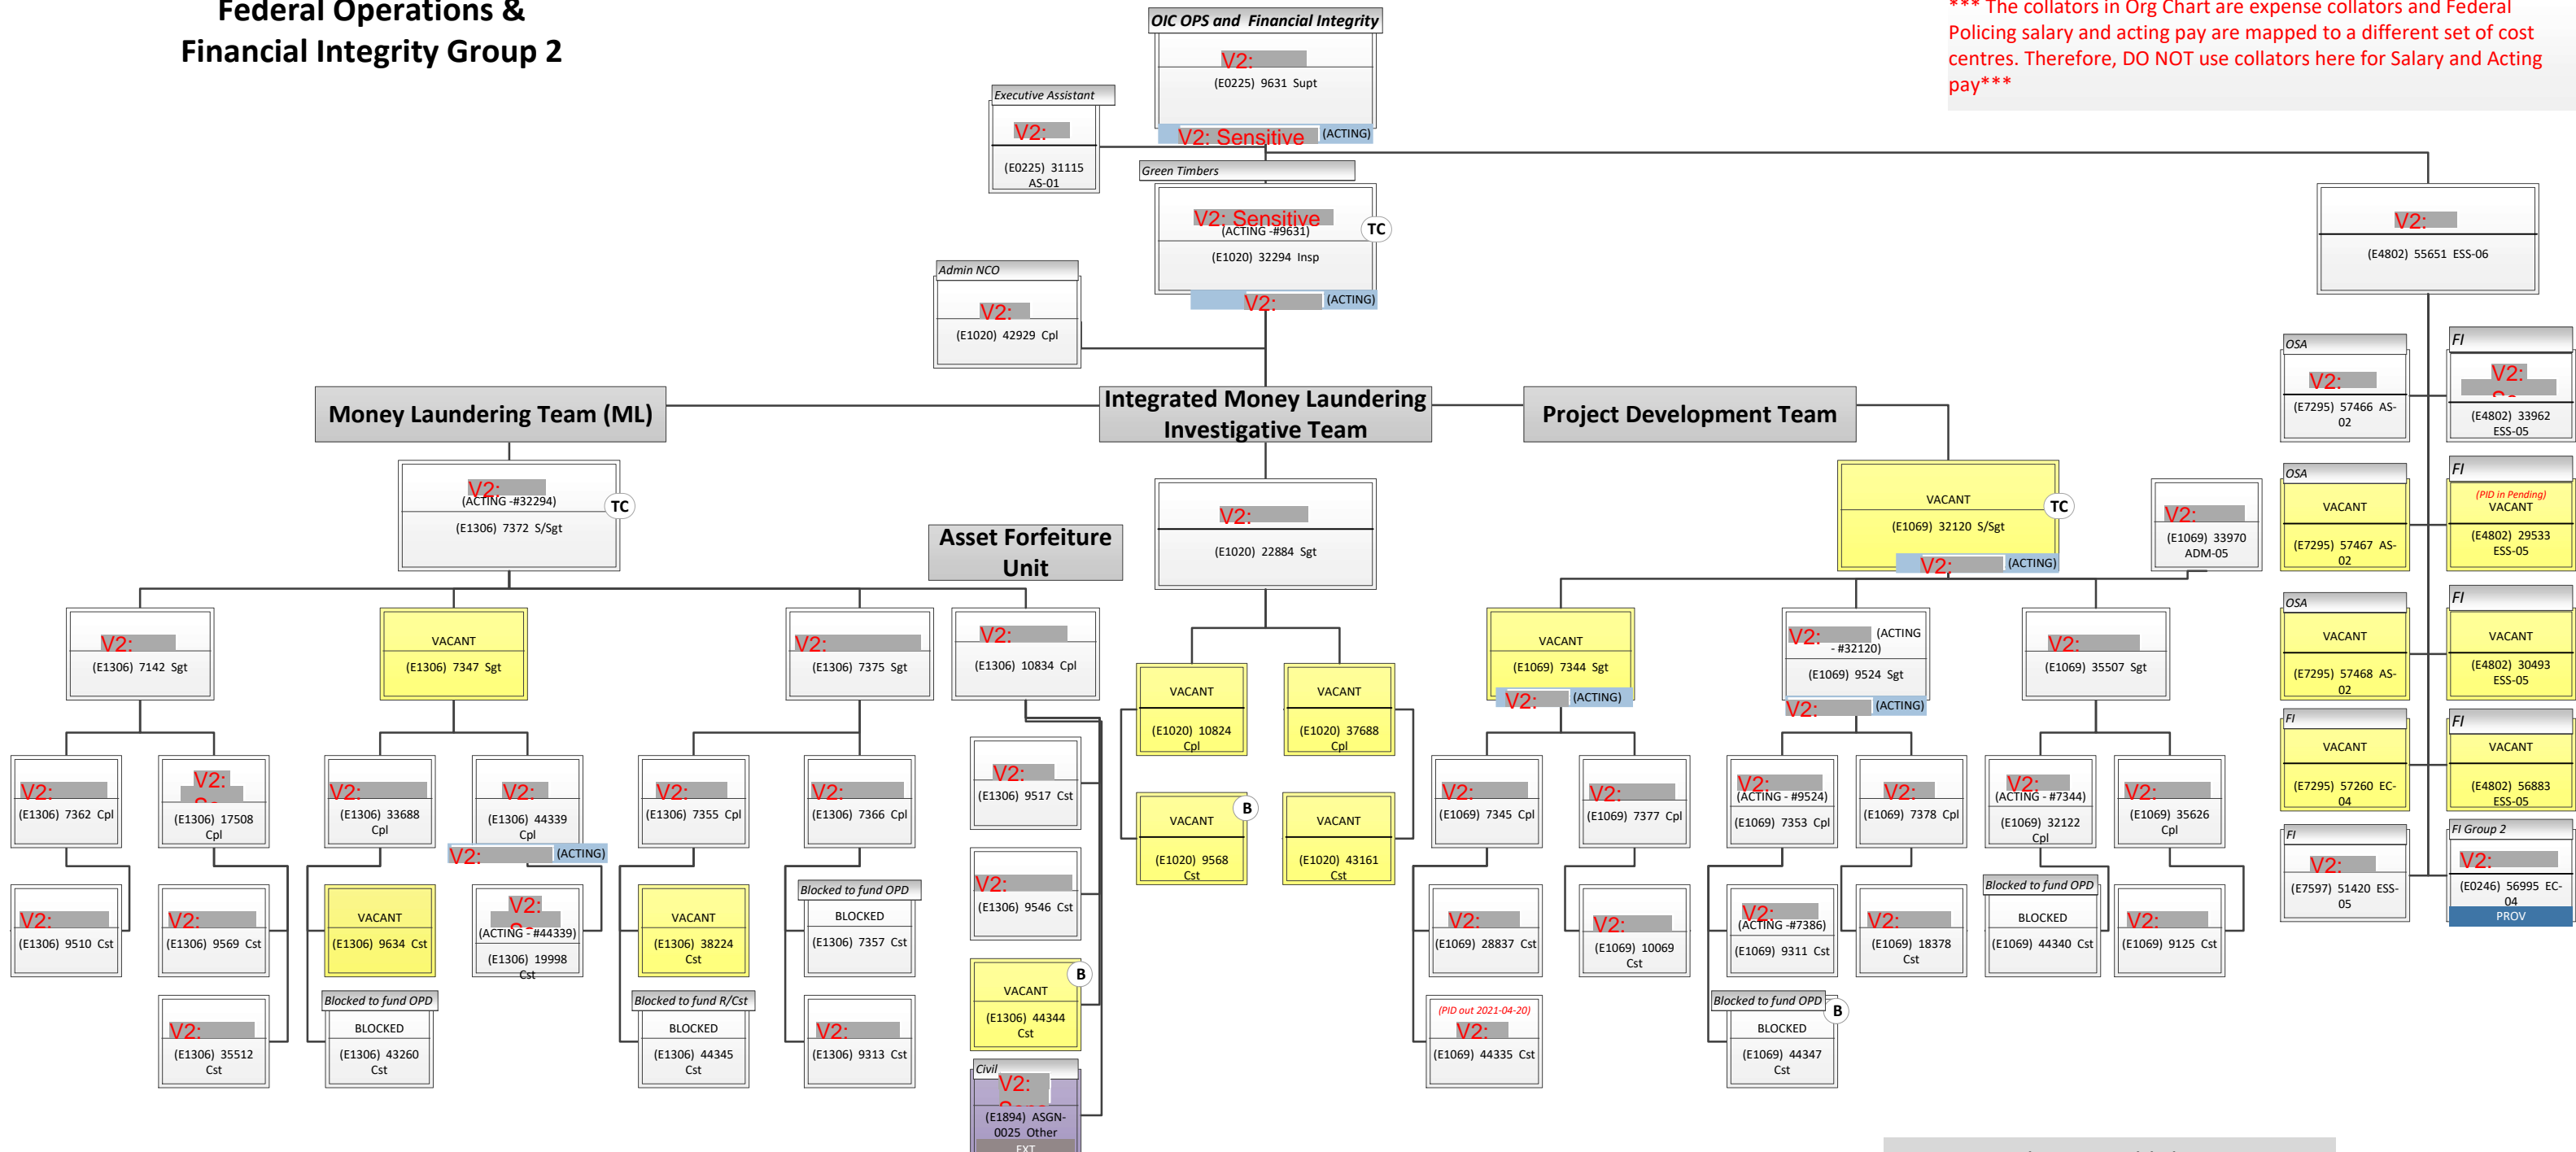

**"E" Division
Criminal Operations
Investigative Services & Organized Crime
Federal Operations &
Financial Integrity Group 2**

PROTECTED "A"

*** The collators in Org Chart are expense collators and Federal Policing salary and acting pay are mapped to a different set of cost centres. Therefore, DO NOT use collators here for Salary and Acting pay***

****CONFIDENTIALITY NOTICE**
Third Party Rules Apply. This information should not be shared or disseminated without permission.**

Legend

- Reservist
- VACANT
- OPD
- TA
- OTHER